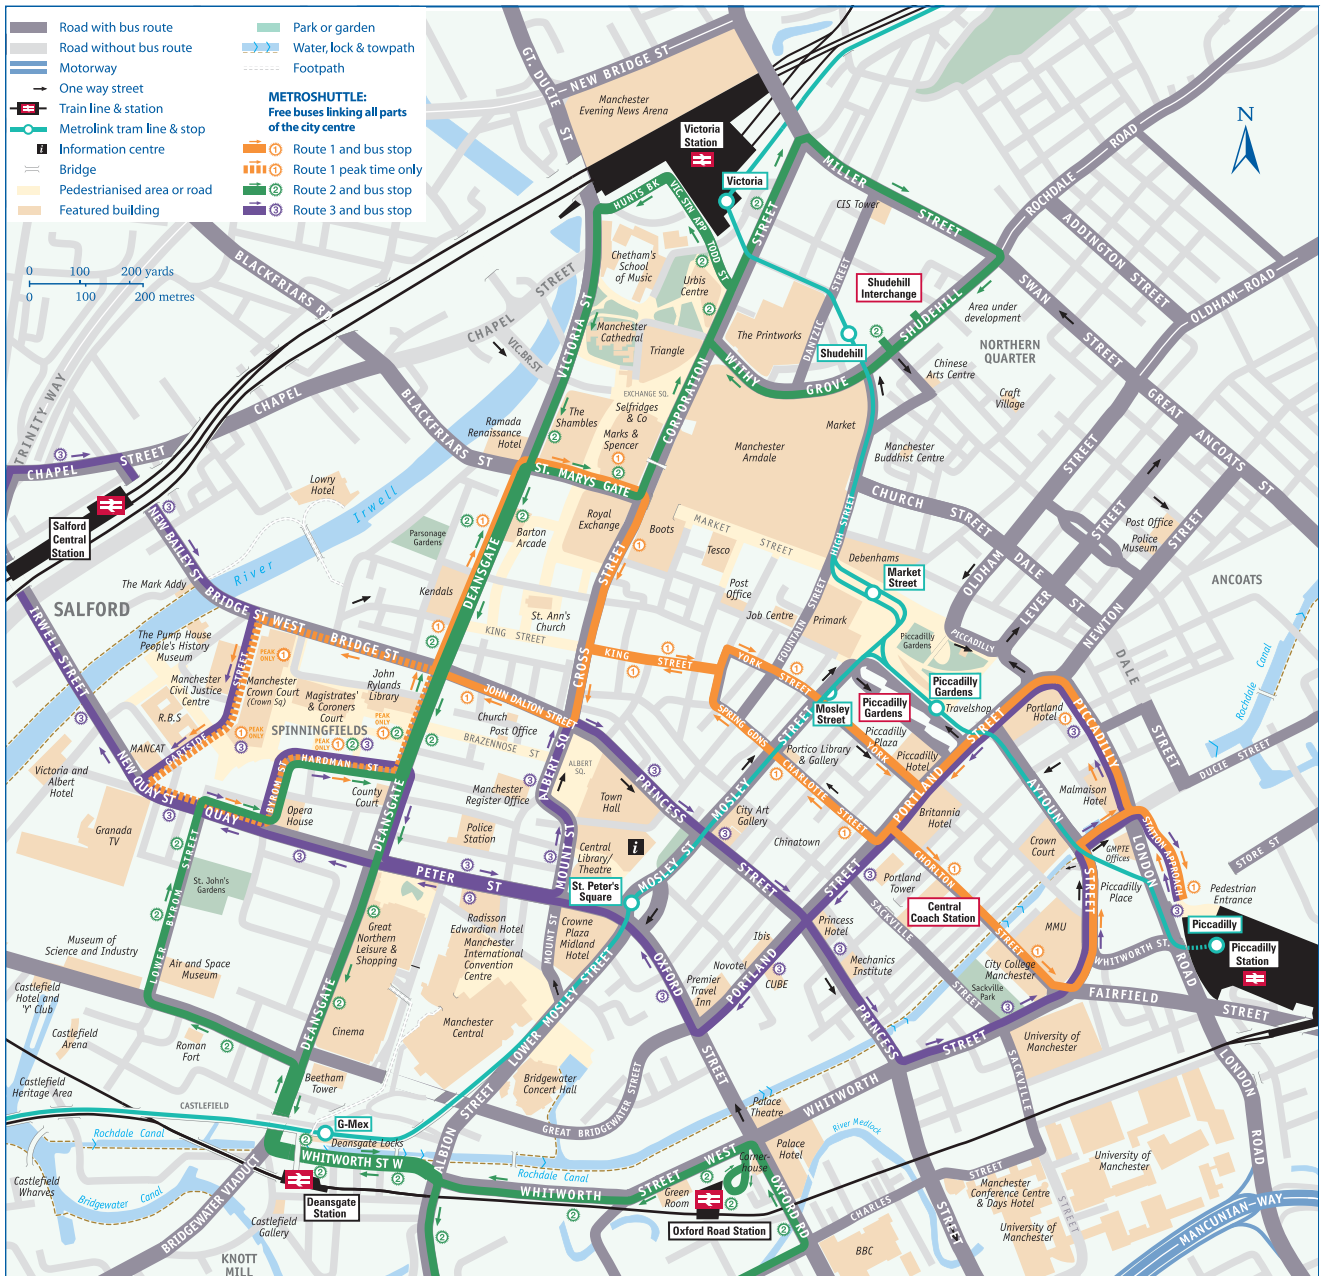

Manchester City Centre

Manchester to...

London	198 miles / 3hrs 54 mins
Liverpool	33 miles / 45 mins
Cardiff	186 miles / 3hrs 26 mins
Southampton	223 miles / 4hrs 8 mins
Norwich	184 miles / 4hrs 17 mins
Birmingham	83 miles / 1hr 45 mins
Newcastle	144 miles / 2hrs and 42 mins
Edinburgh	218 miles / 4hrs 3 mins

© GMPT 2008 All rights reserved. No part of this map may be reproduced, stored or transmitted in any form without the prior permission of GMPT. Whilst every care has been taken to ensure the accuracy of details on this map, GMPT cannot be held responsible for any inconvenience arising from alterations or omissions.