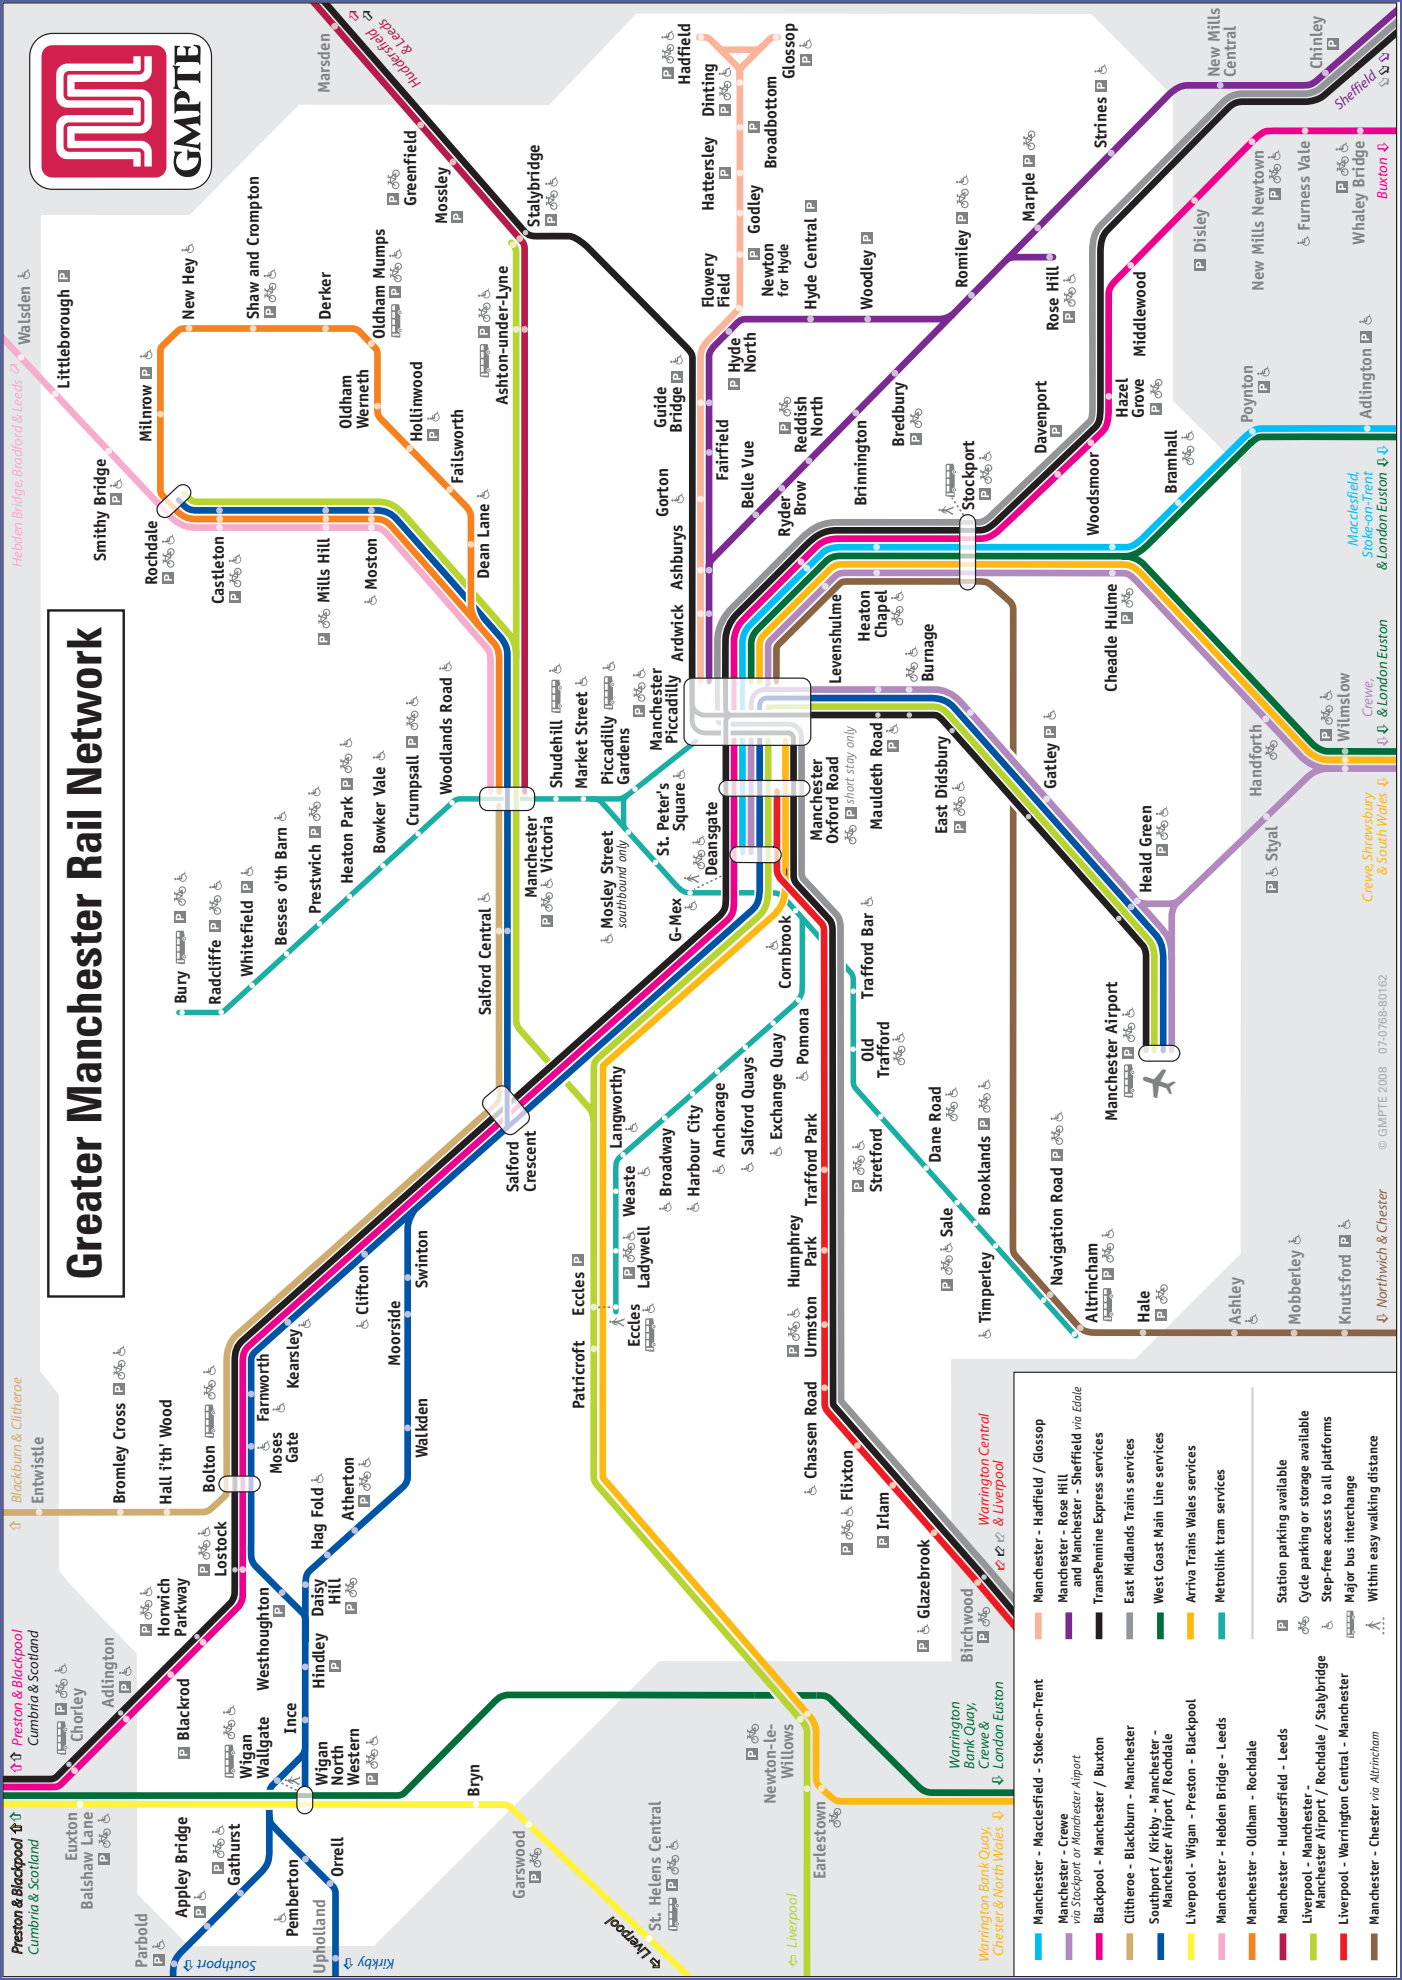

Greater Manchester Rail Network

- █ Manchester - Macclesfield - Stoke-on-Trent
- █ Manchester - Crewe
- █ Blackpool - Manchester / Buxton
- █ Clitheroe - Blackburn - Manchester
- █ Southport / Kirkby - Manchester - Manchester Airport / Rochdale
- █ Liverpool - Wigan - Preston - Blackpool
- █ Manchester - Hebdon Bridge - Leeds
- █ Manchester - Oldham - Rochdale
- █ Manchester - Huddersfield - Leeds
- █ Liverpool - Manchester - Manchester Airport / Rochdale / Stalybridge
- █ Liverpool - Warrington Central - Manchester
- █ Manchester - Chester via Altrincham
- █ Manchester - Hadfield / Glossop
- █ Manchester - Rose Hill and Manchester - Sheffield via Eilat
- █ TransPennine Express services
- █ East Midlands Trains services
- █ West Coast Main Line services
- █ Arriva Trains Wales services
- █ Metrolink tram services
- █ Station parking available
- █ Cycle parking or storage available
- █ Step-free access to all platforms
- █ Major bus interchange
- █ Within easy walking distance