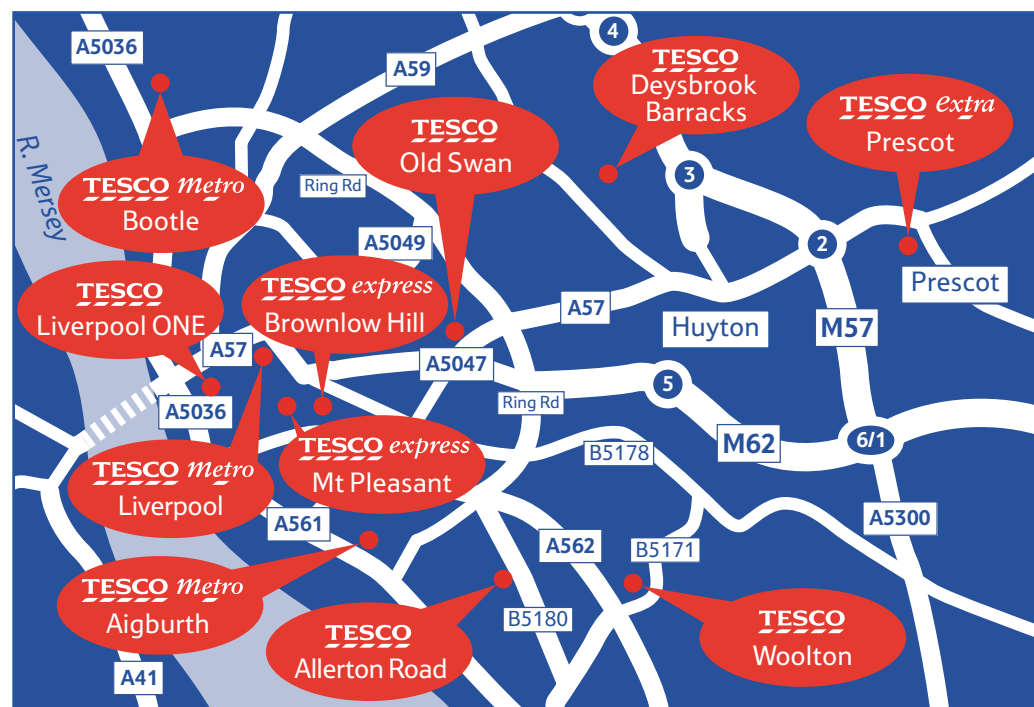

### Allerton Road Superstore

Mather Avenue  
Liverpool L18 6HF  
Petrol station on site

### Old Swan Superstore

St Oswalds Street  
Old Swan  
Liverpool L13 2BY

### Woolton Superstore

Allerton Road  
Woolton  
Liverpool L25 7SF

*Opening times vary,  
contact stores for details*

Find us at

[www.tesco.com](http://www.tesco.com)

## Your new Tesco Superstore is now open on Hanover Street

Whether you are looking for a quick lunchtime fix or to do your full weekly shop Tesco Superstore Liverpool ONE has everything you need. Plus, we have a fantastic range of non-food products, including TVs, DVDs and iPods as well as all your homeware essentials.