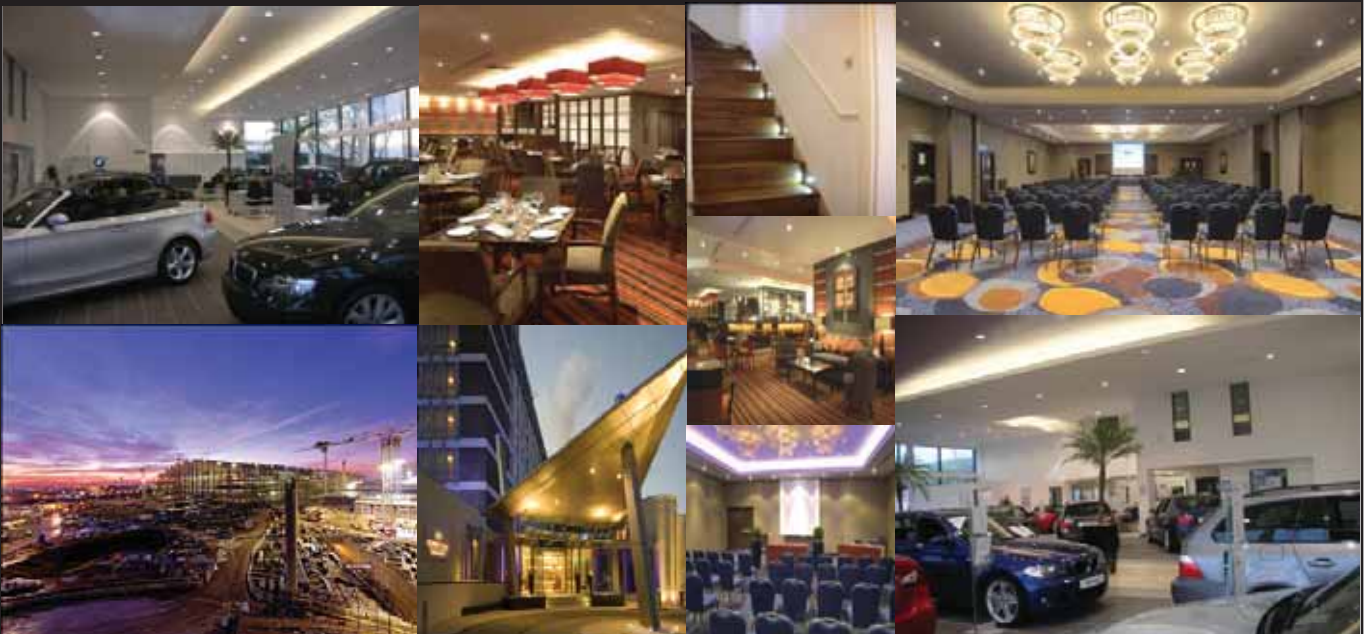

AT-ONCE COURIERS.

EXPRESS DELIVERIES

SAME DAY • INTERNATIONAL UK • OVERNIGHT

bikes • cars • vans

Unit 1
Orchard Business Centre
North Farm Road
Tunbridge Wells
Kent
TN2 3XF

tel: 01892 533329
fax: 01892 533359

email: atoncecouriers@btconnect.com

3015628

Over 25 Years Experience

JWK ELECTRICAL CONTRACTORS

We have a track record of prestigious projects, inc' Heathrow Airport (T5), KFC restaurants, Café Lazeeze the top Soho Indian Restaurant, Crown Plaza Hotel, Clarion Hotel, Park Inn Hotel and Quality Hotel chains also BMW, Ford and Renault car showrooms to name a few. Of course we also install and maintain houses.