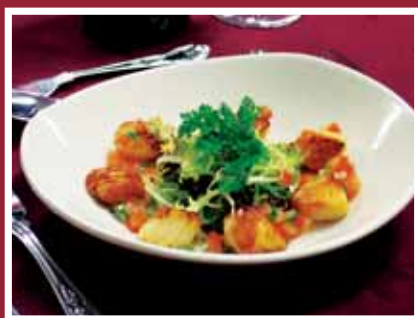

Arrow Marquees and Cheffin Magic

Welcome to our family company that has as its purpose, your special day.

Our beautiful clear-spam marquees serve to complement any setting and can be individually styled both inside and out. Our pallet tantalising food offerings are presented for you to create your perfect occasion.

Our marquees, beautiful white on the outside, can incorporate windows, pagoda style entrance and luxury linings, coloured drapes and starlight linings on the inside. In fact the choices you can make to enhance the internal decor are almost boundless.