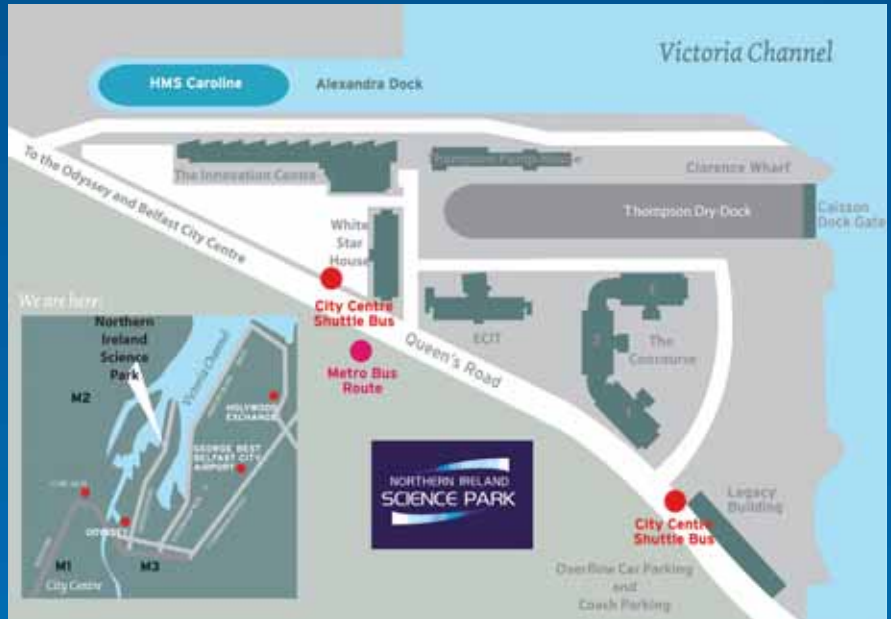

► Northern Ireland Science Park continued...

Presently all accommodation is fully let to companies ranging from global giants such as Microsoft and Citi, through to one-person spin-out projects from Queen's University Belfast and the University of Ulster.

Located approximately two miles or five minutes northeast of Belfast City Centre, NISP lies at the centre of a proud tradition of engineering innovation where the White Star line's famous family of Olympic passenger vessels were conceived. This historic 24-acre site contains the Thompson Dock and Pump House where the celebrated RMS Titanic had its final fit-out.

NISP benefits from excellent road access to the motorway network and is within easy reach of the city centre, George Best Belfast City

Airport, Belfast International Airport and Belfast Port.

For further information on these and other NISP activities please visit www.nisp.co.uk or contact us on: +44 (0)28 9073 7800 / info@nisp.co.uk